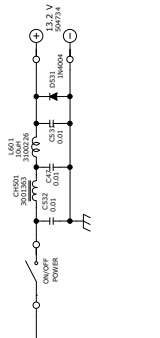

# danita<sup>®</sup> 2000MULTI

27 MHz CB Radio

Service User Manual

danita 2000Multi

To check type : L1, L2

40 Typ: CH48, C452

TOP SCREEN