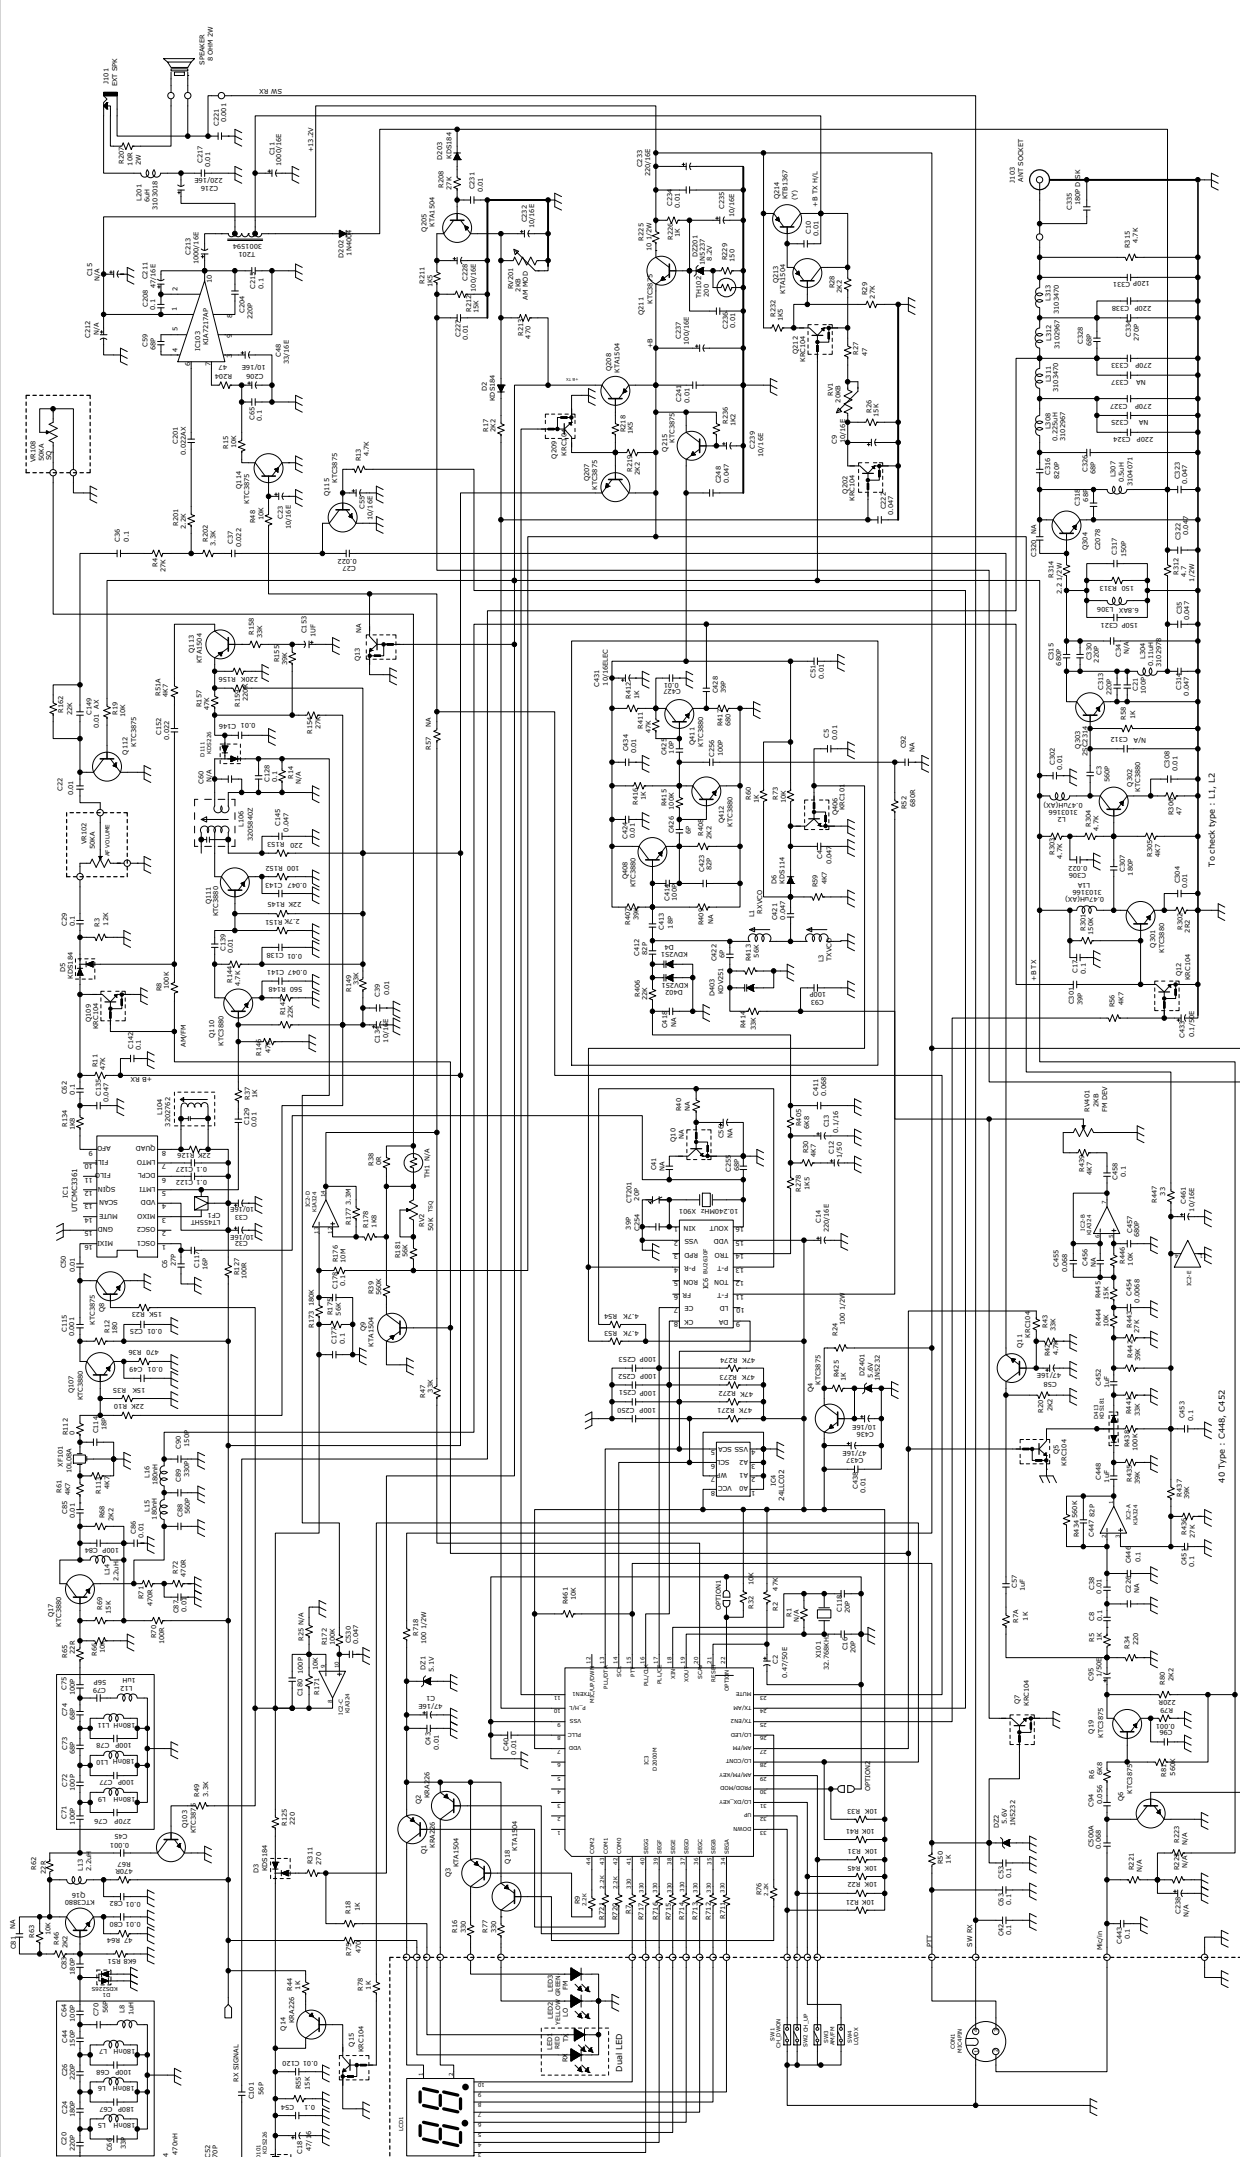

# danita<sup>®</sup> 2000MULTI

27 MHz CB Radio

Service User Manual

danita 2000Multi

To check type : L1, L2

40 Typ: CH48, C452

TOP SCREEN