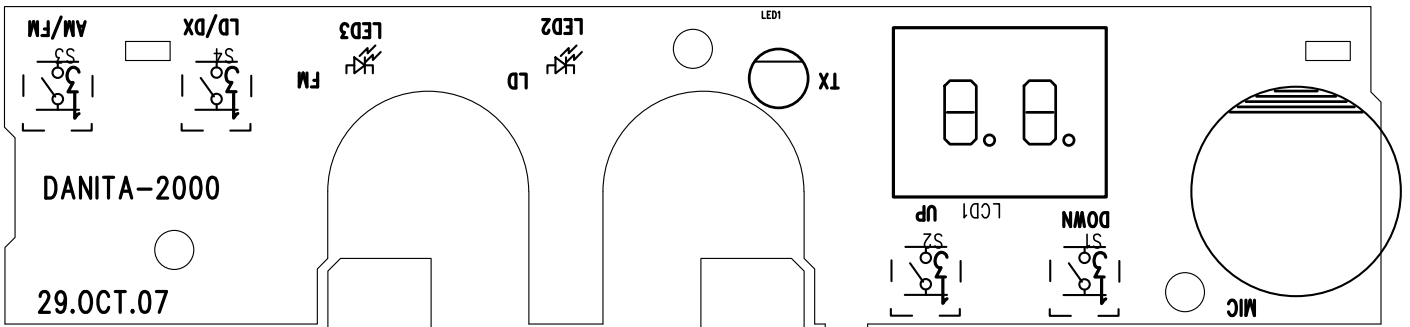

# danita<sup>®</sup> 2000MULTI

27 MHz CB Radio

Service User Manual

danita 2000Multi

To check type : L1, L2

40 Typ: CH48, C452

TOP SCREEN