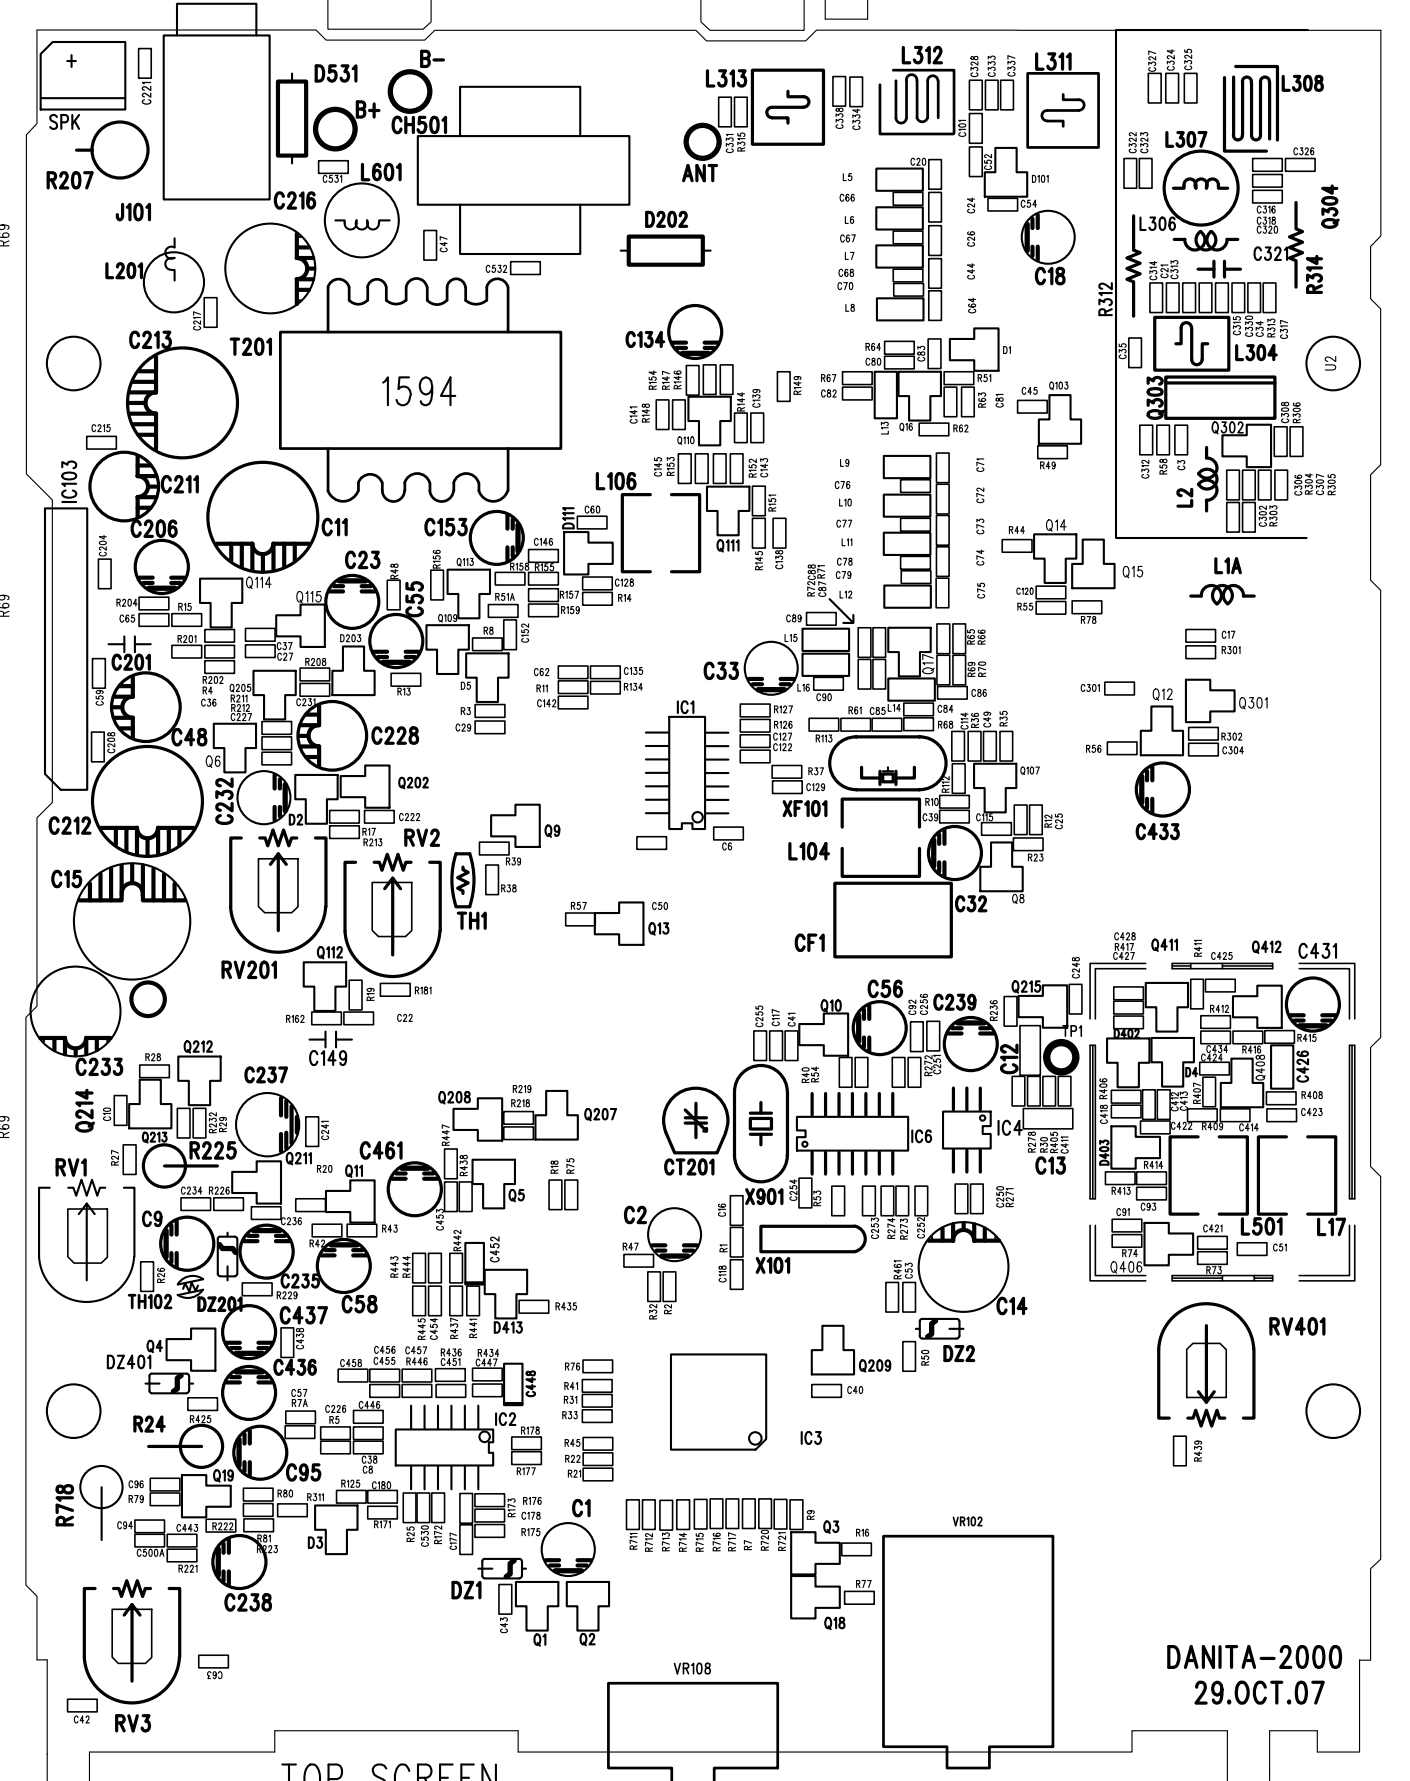

# danita<sup>®</sup> 2000MULTI

27 MHz CB Radio

Service User Manual

danita 2000Multi

To check type : L1, L2

40 Typ: CH48, C452

TOP SCREEN