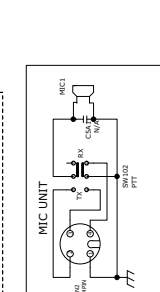

# danita<sup>®</sup> 2000MULTI

27 MHz CB Radio

Service User Manual

danita 2000Multi

To check type : L1, L2

40 Typ: CH48, C452

TOP SCREEN